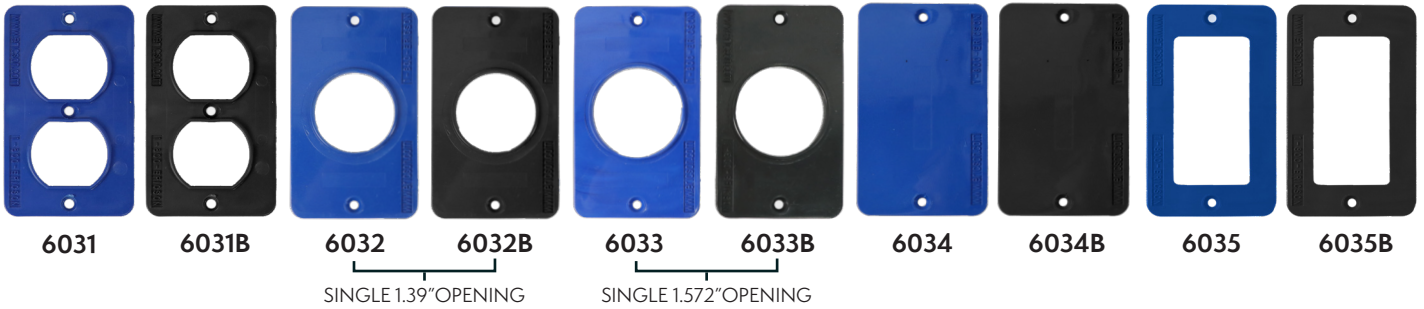

## 6000 Series Open Boxes

Standard Depth Box, 3-3/16"  
Catalog Number - **6030**

Standard Depth Box, 3-3/16"  
Catalog Number - **6030B**

Extra Deep Box, 4-5/32"  
Catalog Number - **6029**

Extra Deep Box, 4-5/32"  
Catalog Number - **6029B**

## 6000 Series Indoor Cover Plates

Notes: \*Individual plates include screw kit