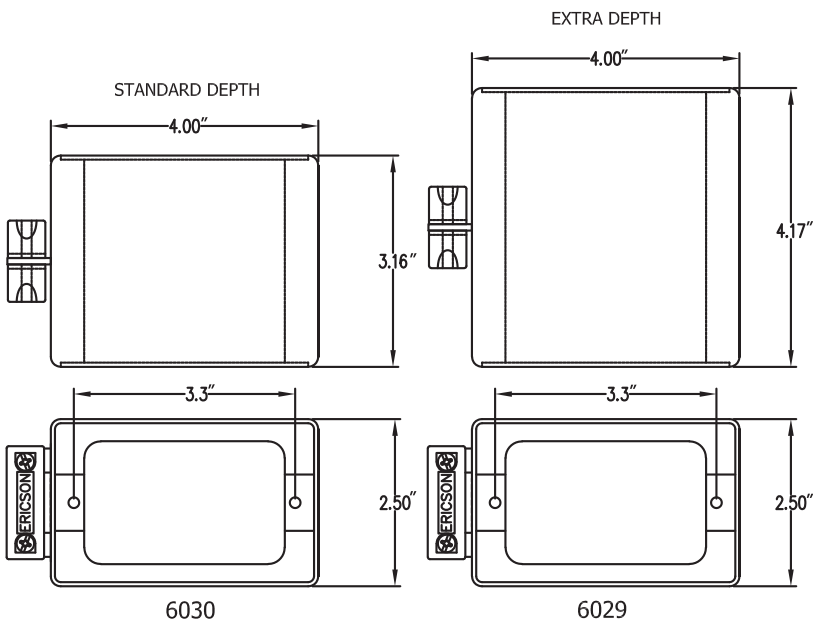

## 6000 Series Standard Depth - Dimensions

**Optional I-Grips**  
for additional strain relief

Part No.	Cable Dia. Range Inches	Eye Length	Mesh Length
I-030	.30-.43	1.25	4
I-040	.40-.56	1.25	4-3/4