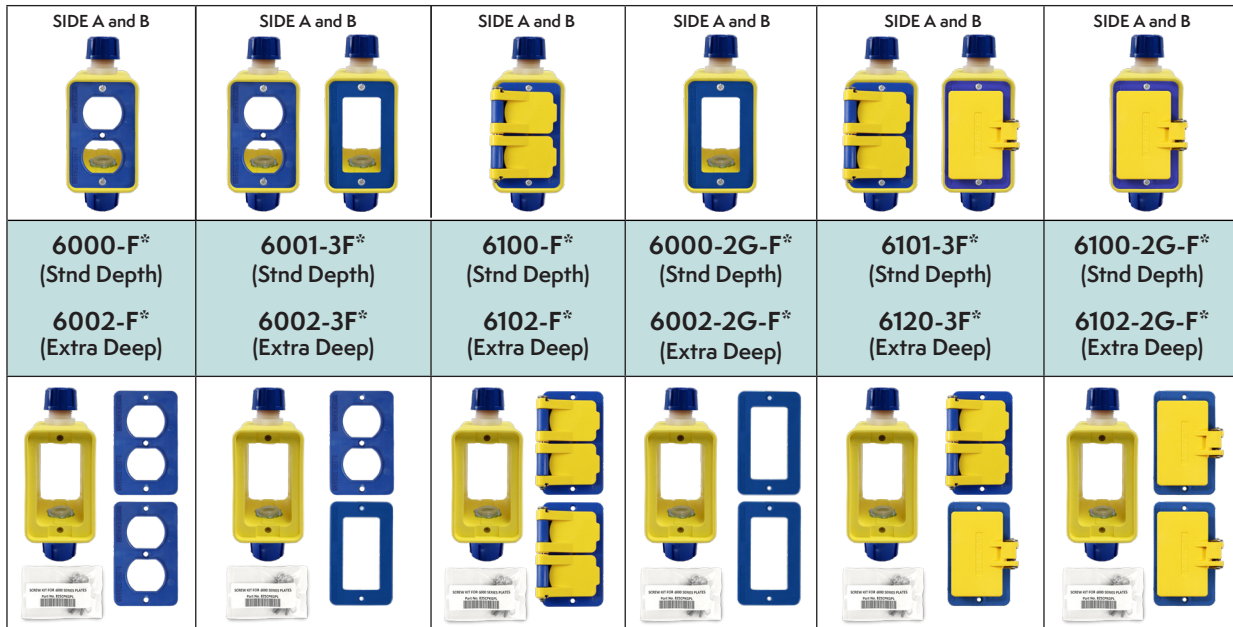

6100 Series Feed-Through Style - Indoor & Weather Resistant Assemblies Standard and Extra Deep Depth

Notes: Standard depth box = 3-3/16",
Extra deep box = 4-5/32"

*Available in black box and plates

**Not shown

Indoor Feed Through - Standard Depth & Extra Deep							
Part Number	Color	Indoor & Weather Resistant	Cord Grip Bushing	Box Depth	Bushing provided, NPT (inch)	Plates Included	Receptacles Included
6000-F	Yellow	Indoor	Grip	Standard	1/2"	(2) Duplex 6031	None
6000B-F	Black	Indoor	Grip	Standard	1/2"	(2) Duplex 6031B	None
6000-2G-F	Yellow	Indoor	Grip	Standard	1/2"	(2) GFCI 6035	None
6000B-2G-F	Black	Indoor	Grip	Standard	1/2"	(2) Duplex 6035B	None
6001-3F	Yellow	Indoor	Grip	Standard	1/2"	(1) 6031 & (1) 6135	None
6001B-3F	Black	Indoor	Grip	Standard	1/2"	(1) 6031B & (1) 6135B	None
6002-3F	Yellow	Indoor	Grip	Extra Deep	1/2"	(1) 6031 & (1) 6135	None
6002B-3F	Black	Indoor	Grip	Extra Deep	1/2"	(1) 6031B & (1) 6135B	None
6002-F	Yellow	Indoor	Grip	Extra Deep	1/2"	(2) Duplex 6031	None
6002B-F	Black	Indoor	Grip	Extra Deep	1/2"	(2) Duplex 6031	None
6002-2G-F	Yellow	Indoor	Grip	Extra Deep	1/2"	(2) GFCI 6035	None
6002B-2G-F	Black	Indoor	Grip	Extra Deep	1/2"	(2) Duplex 6035B	None
Outdoor Feed Through - Standard Depth & Extra Deep							
6100-F	Yellow	Weather Resistant	Grip	Standard	1/2"	(2) Duplex 6131	None
6100B-F	Black	Weather Resistant	Grip	Standard	1/2"	(2) Duplex 6131B	None
6101-3F	Yellow	Weather Resistant	Grip	Standard	1/2"	(1) 6031 & (1) 6135	None
6101B-3F	Black	Weather Resistant	Grip	Standard	1/2"	(1) 6031B & (1) 6135B	None
6120-3F	Yellow	Weather Resistant	Grip	Extra Deep	1/2"	(1) 6031 & (1) 6135	None
6120B-3F	Black	Weather Resistant	Grip	Extra Deep	1/2"	(1) 6031B & (1) 6135B	None
6100-2G-F	Yellow	Weather Resistant	Grip	Standard	1/2"	(2) GFCI 6135-Y	None
6100B-2G-F	Black	Weather Resistant	Grip	Standard	1/2"	(2) GFCI 6135B	None
6102-F	Yellow	Weather Resistant	Grip	Extra Deep	1/2"	(2) Duplex 6131	None
6102B-F	Black	Weather Resistant	Grip	Extra Deep	1/2"	(2) Duplex 6131B	None
6102-2G-F	Yellow	Weather Resistant	Grip	Extra Deep	1/2"	(2) GFCI 6135-Y	None
6102B-2G-F	Black	Weather Resistant	Grip	Extra Deep	1/2"	(2) GFCI 6135B	None
6130-F	Yellow	*	Grip	Standard	1/2"	None	None
6130B-F	Black	*	Grip	Standard	1/2"	None	None
6129-F	Yellow	*	Grip	Extra Deep	1/2"	None	None
6129B-F	Black	*	Grip	Extra Deep	1/2"	None	None
6129-34-F	Yellow	*	None	Extra Deep	3/4" CB	None	None
6129B-34-F	Black	*	None	Extra Deep	3/4" CB	None	None

Note: *Environmental rating is dependent on the type of plate used (indoor or outdoor)