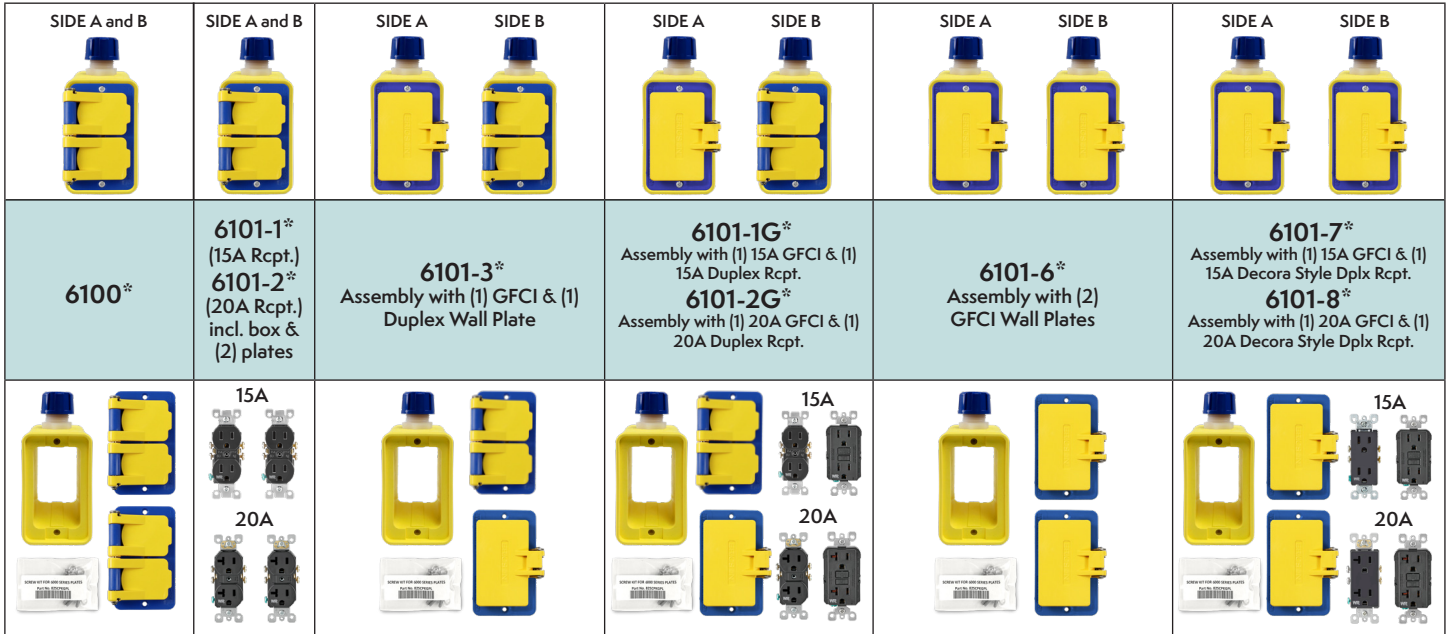

6100 Series Weather Resistant Assemblies - Standard Depth

Notes: Standard depth box= 3-3/16", Extra deep box = 4-5/32"

*Available in black box and plates

Standard Depth (Non-Feedthrough)							
Part Number	Color	Indoor & Weather Resistant***	Cord Grip Bushing	Box Depth	Bushing provided, NPT (inch)	Plates Included	Receptacles Included
6100	Yellow	Weather Resistant	Grip	Standard	1/2"	(2) Duplex 6131	None
6100B	Black	Weather Resistant	Grip	Standard	1/2"	(2) Duplex 6131B	None
6101-1	Yellow	Weather Resistant	Grip	Standard	1/2"	(2) Duplex 6131	(2) 5-15 Duplex
6101B-1	Black	Weather Resistant	Grip	Standard	1/2"	(2) Duplex 6131	(2) 5-15 Duplex
6101-2	Yellow	Weather Resistant	Grip	Standard	1/2"	(2) Duplex 6131	(2) 5-20 Duplex
6101B-2	Black	Weather Resistant	Grip	Standard	1/2"	(2) Duplex 6131B	(2) 5-20 Duplex
6101-1G	Yellow	Weather Resistant	Grip	Standard	1/2"	(2) GFCI 6135	(2) 5-15 GFCI Dplx
6101B-1G	Black	Weather Resistant	Grip	Standard	1/2"	(2) GFCI 6135B	(2) 5-15 GFCI Dplx
6101-2G	Yellow	Weather Resistant	Grip	Standard	1/2"	(2) GFCI 6135	(2) 5-20 GFCI Dplx
6101B-2G	Black	Weather Resistant	Grip	Standard	1/2"	(2) GFCI 6135B	(2) 5-20 GFCI Dplx
6101-3	Yellow	Weather Resistant	Grip	Standard	1/2"	(1) GFCI 6135 & (1) Duplex 6131	None
6101B-3	Black	Weather Resistant	Grip	Standard	1/2"	(1) GFCI 6135B & (1) Duplex 6131	None
6101-6	Yellow	Weather Resistant	Grip	Standard	1/2"	(2) GFCI 6135	None
6101B-6	Black	Weather Resistant	Grip	Standard	1/2"	(2) GFCI 6135B	None
6101-7	Yellow	Weather Resistant	Grip	Standard	1/2"	(2) GFCI 6135	(1) 5-15 GFCI Rcpt & (1) 5-15 Decora Rcpt
6101B-7	Black	Weather Resistant	Grip	Standard	1/2"	(2) GFCI 6135B	(1) 5-15 GFCI Rcpt & (1) 5-15 Decora Rcpt
6101-8	Yellow	Weather Resistant	Grip	Standard	1/2"	(2) GFCI 6135	(1) 5-20 GFCI Rcpt & (1) 5-20 Decora Rcpt
6101B-8	Black	Weather Resistant	Grip	Standard	1/2"	(2) GFCI 6135B	(1) 5-20 GFCI Rcpt & (1) 5-20 Decora Rcpt
6130	Yellow	*	Grip	Standard	1/2"	None	None
6130B	Black	*	Grip	Standard	1/2"	None	None
6130-34	Yellow	*	None	Standard	3/4" CB	None	None
6130B-34	Black	*	None	Standard	3/4" CB	None	None

Note:

*Yellow boxes include blue plates

*Black boxes include black plates

**Included receptacles are black

***Environmental rating is dependent on the type of plate used (indoor or outdoor)