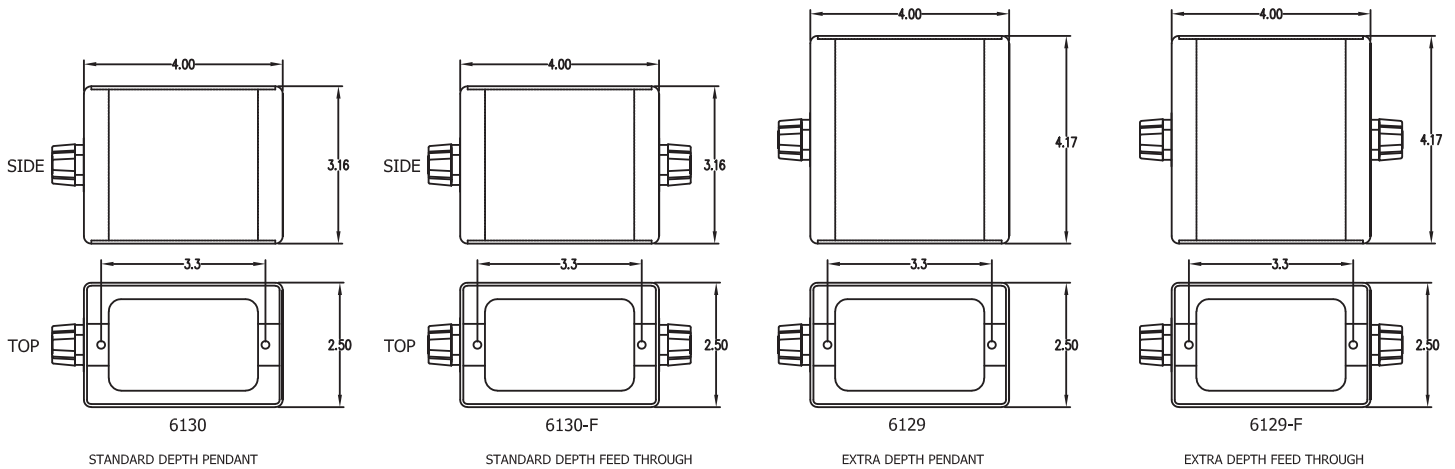

6100 Series Box Dimensions:

6100 Series Box Strain Relief Kits

Indoor Galvanized Aluminum Wire Mesh Strain Relief		
Size	Part Number	Cable Range
1/2" NPT	SR-022	.24-.32
1/2" NPT	SR-030	.32-.43
1/2" NPT	SR-040	.43-.54
3/4" NPT	SR-052	.54-.73

Dry location only.

Outdoor Watertight Deluxe Stainless Steel Wire Mesh Strain Relief		
Size	Part Number	Cable Range
1/2" NPT	DCG-43-F2	.31-.43
1/2" NPT	DCG-50-F2	.37-.50
3/4" NPT	DCG-50-F3	.37-.50
3/4" NPT	DCG-62-F3	.50-.62
3/4" NPT	DCG-75-F3	.62-.75

Nonmetallic Cord Grips Kit <i>(Includes cord grip insert, grip nut, and lock nut)</i>		
Non-Metallic Cord Grip	Part Number	Cable Range
1/2" NPT	82005	.37-.61
1/2" NPT	82005B	.37-.61
3/4" NPT	82034	.45-.70

Metallic Lock Nuts		
Size	Part Number	
1/2" NPT	Locknut-50	
3/4" NPT	Locknut-75	

Note: 6100 Series are supplied standard with Non-Metallic Cord Grip

MAX CORD DIA. (inch)	B10200XX*					#24	#25	#21	#20	#16
	Small White OVAL #24	Small Orange OVAL #25	Small Yellow #21	Small White #20	Small Red #16					
.160 x .360	OVVAL (UF)	OVVAL (UF)	.370	.450	.560					
Catalog #			Yellow	White	Red					
6130	✓ Optional	✓ Optional	✓	✓	✓					
6129			✓	✓	✓					
6130B			✓	✓	✓					
6129B			✓	✓	✓					
6130-F			✓	✓	✓					
6129-F			✓	✓	✓					
6130B-F			✓	✓	✓					
6129B-F			✓	✓	✓					

✓ = included in package

Note:

To build a grommet catalog number replace the "XX" with grommet number desired, e.g. B1020021

*May be ordered separately - Call for details

Replacement Screws for 6000 Series Plates		
Part Number	Description	
60SCPKG	Screw Package for 6000 Series