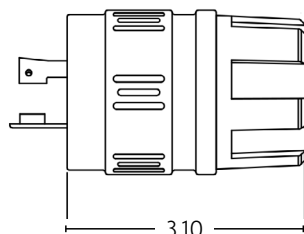

¹All non-NEMA configurations are non-grounding

Product Dimensions:

15 / 20-Amp Straight Blade, 15-Amp Locking

Typical Face

Typical Face

20-Amp Locking

Typical Face

Typical Face