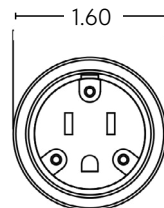

Wide range of Factory Assembled Cordsets and custom designed cordsets available

NEMA Configuration Chart:

	Face View	NEMA Configuration	Amperage	Voltage	Perma-Grip Plug	Perma-Grip Connector
2-Pole / 3-Wire		NEMA 5-15	15A	125V	1510-PG	1610-CG
		NEMA 5-20	20A	125V	1512-PG	1612-CG
		NEMA L5-15	15A	125V	1520-PG	1620-CG
		NEMA L5-20	20A	125V	2310-PG	2410-CG
		NEMA L5-30	30A	125V	2510-PG	2610-CG
		NEMA 6-15	15A	250V	1514-PG	1614-CG
		NEMA 6-20	20A	250V	1516-PG	1616-CG
		NEMA L6-15	15A	250V	1522-PG	1622-CG
		NEMA L6-20	20A	250V	2312-PG	2412-CG
		NEMA L6-30	30A	250V	2512-PG	2612-CG
		NEMA L7-15	15A	277V	1524-PG	1624-CG
3-pole 3-wire		Non-NEMA ¹	20A	125 / 250V	2316-PG	2416-CG
		Non-NEMA ¹	15 / 10A	125 / 250V	1507-PG	1607-CG
		Non-NEMA ¹	30A	125 / 250V	2516-PG	2616-CG

¹All non-NEMA configurations are non-grounding

Product Dimensions:

15 / 20-Amp Straight Blade, 15-Amp Locking

Typical Face

Typical Face

20-Amp Locking

Typical Face

Typical Face