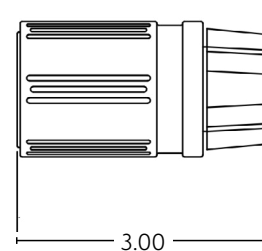

¹All non-NEMA configurations are non-grounding

Product Dimensions:

15 / 20-Amp Straight Blade, 15-Amp Locking

Typical Face

Typical Face

20-Amp Locking

Typical Face

Typical Face