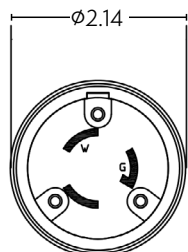

Wide range of Factory Assembled Cordsets and custom designed cordsets available

NEMA Configuration Chart:

	Face View	NEMA Configuration	Amperage	Voltage	Perma-Grip Plug	Perma-Grip Connector
2-Pole / 3-Wire		NEMA 5-15	15A	125V	1510-PG	1610-CG
		NEMA 5-20	20A	125V	1512-PG	1612-CG
		NEMA L5-15	15A	125V	1520-PG	1620-CG
		NEMA L5-20	20A	125V	2310-PG	2410-CG
		NEMA L5-30	30A	125V	2510-PG	2610-CG
		NEMA 6-15	15A	250V	1514-PG	1614-CG
		NEMA 6-20	20A	250V	1516-PG	1616-CG
		NEMA L6-15	15A	250V	1522-PG	1622-CG
		NEMA L6-20	20A	250V	2312-PG	2412-CG
		NEMA L6-30	30A	250V	2512-PG	2612-CG
		NEMA L7-15	15A	277V	1524-PG	1624-CG
3-pole 3-wire		Non-NEMA ¹	20A	125 / 250V	2316-PG	2416-CG
		Non-NEMA ¹	15 / 10A	125 / 250V	1507-PG	1607-CG
		Non-NEMA ¹	30A	125 / 250V	2516-PG	2616-CG

¹All non-NEMA configurations are non-grounding

Product Dimensions:

15 / 20-Amp Straight Blade, 15-Amp Locking

Typical Face

Typical Face

20-Amp Locking

Typical Face

Typical Face