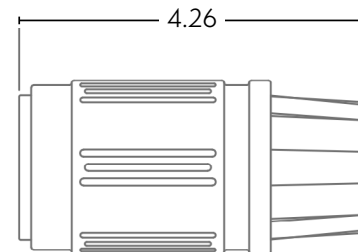

¹All non-NEMA configurations are non-grounding

Product Dimensions:

15 / 20-Amp Straight Blade, 15-Amp Locking

Typical Face

Typical Face

20-Amp Locking

Typical Face

Typical Face