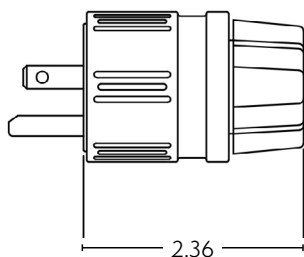

Wide range of Factory Assembled Cordsets and custom designed cordsets available

NEMA Configuration Chart:

	Face View	NEMA Configuration	Amperage	Voltage	Perma-Grip Plug	Perma-Grip Connector
2-Pole / 3-Wire		NEMA 5-15	15A	125V	1510-PG	1610-CG
		NEMA 5-20	20A	125V	1512-PG	1612-CG
		NEMA L5-15	15A	125V	1520-PG	1620-CG
		NEMA L5-20	20A	125V	2310-PG	2410-CG
		NEMA L5-30	30A	125V	2510-PG	2610-CG
		NEMA 6-15	15A	250V	1514-PG	1614-CG
		NEMA 6-20	20A	250V	1516-PG	1616-CG
		NEMA L6-15	15A	250V	1522-PG	1622-CG
		NEMA L6-20	20A	250V	2312-PG	2412-CG
		NEMA L6-30	30A	250V	2512-PG	2612-CG
		NEMA L7-15	15A	277V	1524-PG	1624-CG
3-pole 3-wire		Non-NEMA ¹	20A	125 / 250V	2316-PG	2416-CG
		Non-NEMA ¹	15 / 10A	125 / 250V	1507-PG	1607-CG
		Non-NEMA ¹	30A	125 / 250V	2516-PG	2616-CG

¹All non-NEMA configurations are non-grounding

Product Dimensions:

15 / 20-Amp Straight Blade, 15-Amp Locking

Typical Face

Typical Face

20-Amp Locking

Typical Face

Typical Face