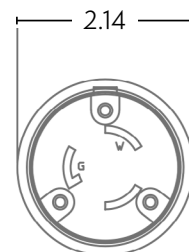

Wide range of Factory Assembled Cordsets and custom designed cordsets available

NEMA Configuration Chart:

	Face View	NEMA Configuration	Amperage	Voltage	Perma-Grip Plug	Perma-Grip Connector
2-Pole / 3-Wire		NEMA 5-15	15A	125V	1510-PG	1610-CG
		NEMA 5-20	20A	125V	1512-PG	1612-CG
		NEMA L5-15	15A	125V	1520-PG	1620-CG
		NEMA L5-20	20A	125V	2310-PG	2410-CG
		NEMA L5-30	30A	125V	2510-PG	2610-CG
		NEMA 6-15	15A	250V	1514-PG	1614-CG
		NEMA 6-20	20A	250V	1516-PG	1616-CG
		NEMA L6-15	15A	250V	1522-PG	1622-CG
		NEMA L6-20	20A	250V	2312-PG	2412-CG
		NEMA L6-30	30A	250V	2512-PG	2612-CG
		NEMA L7-15	15A	277V	1524-PG	1624-CG
3-pole 3-wire		Non-NEMA ¹	20A	125 / 250V	2316-PG	2416-CG
		Non-NEMA ¹	15 / 10A	125 / 250V	1507-PG	1607-CG
		Non-NEMA ¹	30A	125 / 250V	2516-PG	2616-CG

¹All non-NEMA configurations are non-grounding

Product Dimensions:

15 / 20-Amp Straight Blade, 15-Amp Locking

Typical Face

Typical Face

20-Amp Locking

Typical Face

Typical Face

Ericson Watertight Grommet Guide

		B10200XX						B10220XX									
		Small White OVAL #24	Small Orange OVAL #25	Small Yellow #21	Small White #20	Small Red #16	Small Blue #18	Large White #91	Large Yellow #90	Large Black #89	Large Blue #88	Large Gray #87	Large Red #86	Large Orange #85			
MAX CORD DIA. (inch)	→	Small White OVAL (UF) .160 x .360	Small Orange OVAL (UF) .230 x .440	.370	.450	.560	.610	.450	.560	.630	.690	.750	.830	.900	WIRES		
		Plug	Connector	Yellow	White*	Red	Blue	White*	Yellow	Black	Blue	Gray	Red	Orange	3	4	
1510	1610	✓ Optional**	✓ Optional**	✓	✓	✓	✓								✓		
1512	1612			✓	✓	✓	✓									✓	
1514	1614			✓	✓	✓	✓									✓	
1516	1616			✓	✓	✓	✓									✓	
1520	1620			✓	✓	✓	✓									✓	
1522	1622			✓	✓	✓	✓									✓	
1524	1624			✓	✓	✓	✓									✓	
2310	2410									✓	✓	✓	✓				✓
2312	2412							✓	✓	✓	✓				✓		
2512	2612							✓	✓	✓	✓				✓		