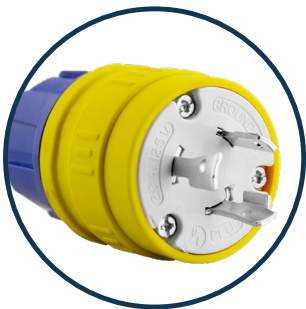

PERMA-GRIP™

Industrial Grade, Dust & Moisture Resistant

ERICSON
SAFETY IS OUR STANDARD

PERMA-GRIP™

Industry Leading Features:

- UL Listed and CSA Certified
- External TPE Molded Husk offers wider temperature range, higher crush and chemical resistance
- Husk Grooves for secure non-slipping gloved grip
- Cord Grip Dust and Moisture Seal prevents harmful dust and moisture intrusion
- Nickel Plated Device Blades and Contacts offer superior corrosion resistance and service life
- Cord Grip Nut and Grommet System offer a wide range of cable sizes

 *Industry Leading, Ericson Exclusive*

Additional Features:

All Available in Black
*Custom Colors Available

Locking Configurations:

15-AMP Locking
1520-PG, 1620-CG

20-AMP Locking
2310-PG, 2410-CG

Unique Features:

High temperature range, external rubber husk provides superior crush & chemical resistance

Patented Cord Grip Nut & Grommet System provides a range of cord diameter solutions

Nickel Plated Device Blades and Contacts offer superior corrosion resistance and service life

¹All non-NEMA configurations are non-grounding

Product Dimensions:

15 / 20-Amp Straight Blade, 15-Amp Locking

Typical Face

Typical Face

20-Amp Locking

Typical Face

Typical Face